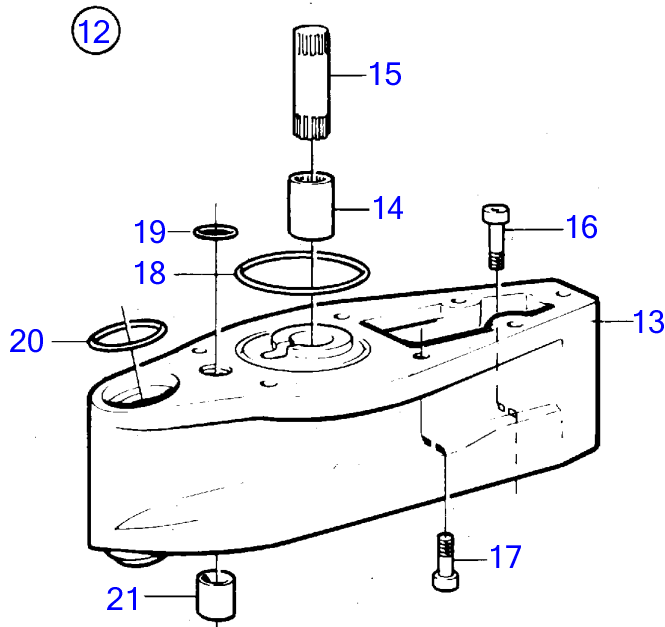

AD31D, AD31XD, TAMD31D, TMD31D

16576

AD31D, AD31XD, TAMD31D, TMD31D

REF	PART NO.	QTY	DESCRIPTION
1	854686	1	Extension kit
2		1	• Intermediate section
3	854684	1	• Splined sleeve
4	941873	1	• Hex. socket screw
5	959448	2	• Hex. socket screw
6	943762	4	• Stud
7	832939	4	• Nut
8	925256	1	• O-ring
9	125017	1	• O-ring
10	941820	1	• O-ring
11	897823	1	• Oil pipe