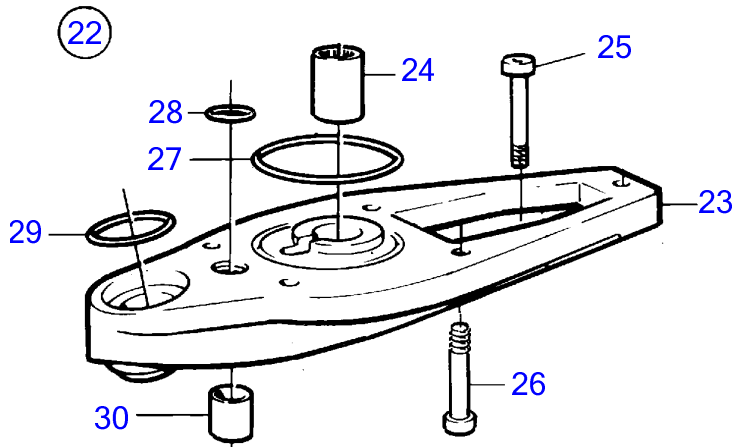

AD31D, AD31XD, TAMD31D, TMD31D

16576

AD31D, AD31XD, TAMD31D, TMD31D

REF	PART NO.	QTY	DESCRIPTION
1	854686	1	Extension kit
2		1	• Intermediate section
3	854684	1	• Splined sleeve
4	941873	1	• Hex. socket screw
5	959448	2	• Hex. socket screw
6	943762	4	• Stud
7	832939	4	• Nut
8	925256	1	• O-ring
9	125017	1	• O-ring
10	941820	1	• O-ring
11	897823	1	• Oil pipe