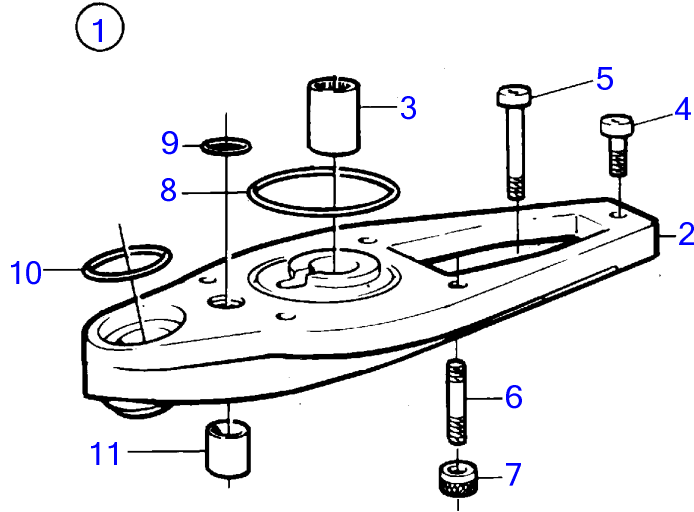

AD31D, AD31XD, TAMD31D, TMD31D

16576

AD31D, AD31XD, TAMD31D, TMD31D

REF	PART NO.	QTY	DESCRIPTION
1	854686	1	Extension kit
2		1	• Intermediate section
3	854684	1	• Splined sleeve
4	941873	1	• Hex. socket screw
5	959448	2	• Hex. socket screw
6	943762	4	• Stud
7	832939	4	• Nut
8	925256	1	• O-ring
9	125017	1	• O-ring
10	941820	1	• O-ring
11	897823	1	• Oil pipe